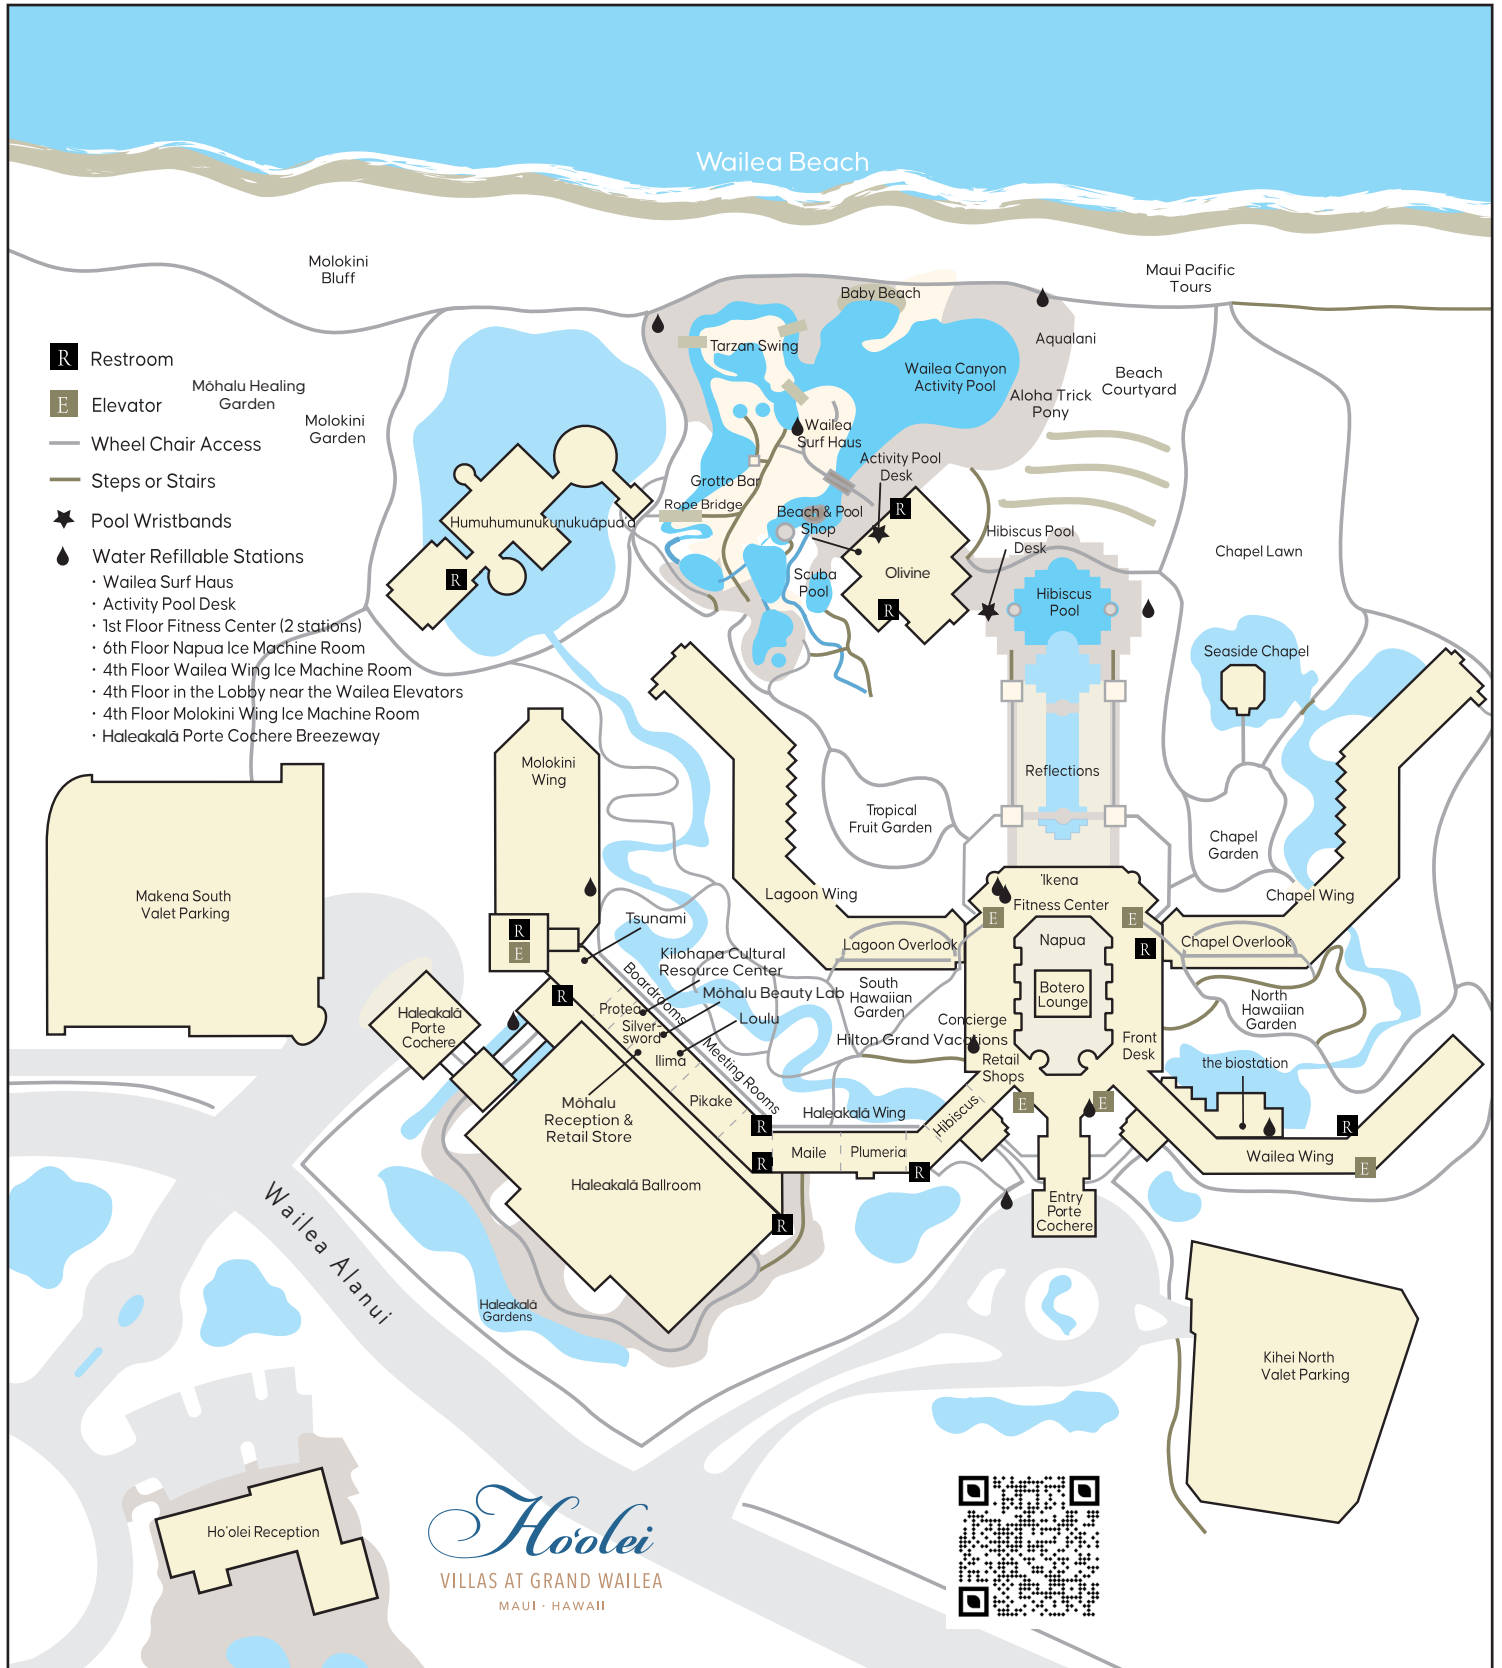

Venues

Grand Wailea has it all: beauty, elegance, authenticity blended with functionality. When it comes to hosting events, the resort features an impressive 26,700 sq. ft. Haleakalā Ballroom, 22 total meeting rooms and 6 outdoor venues.