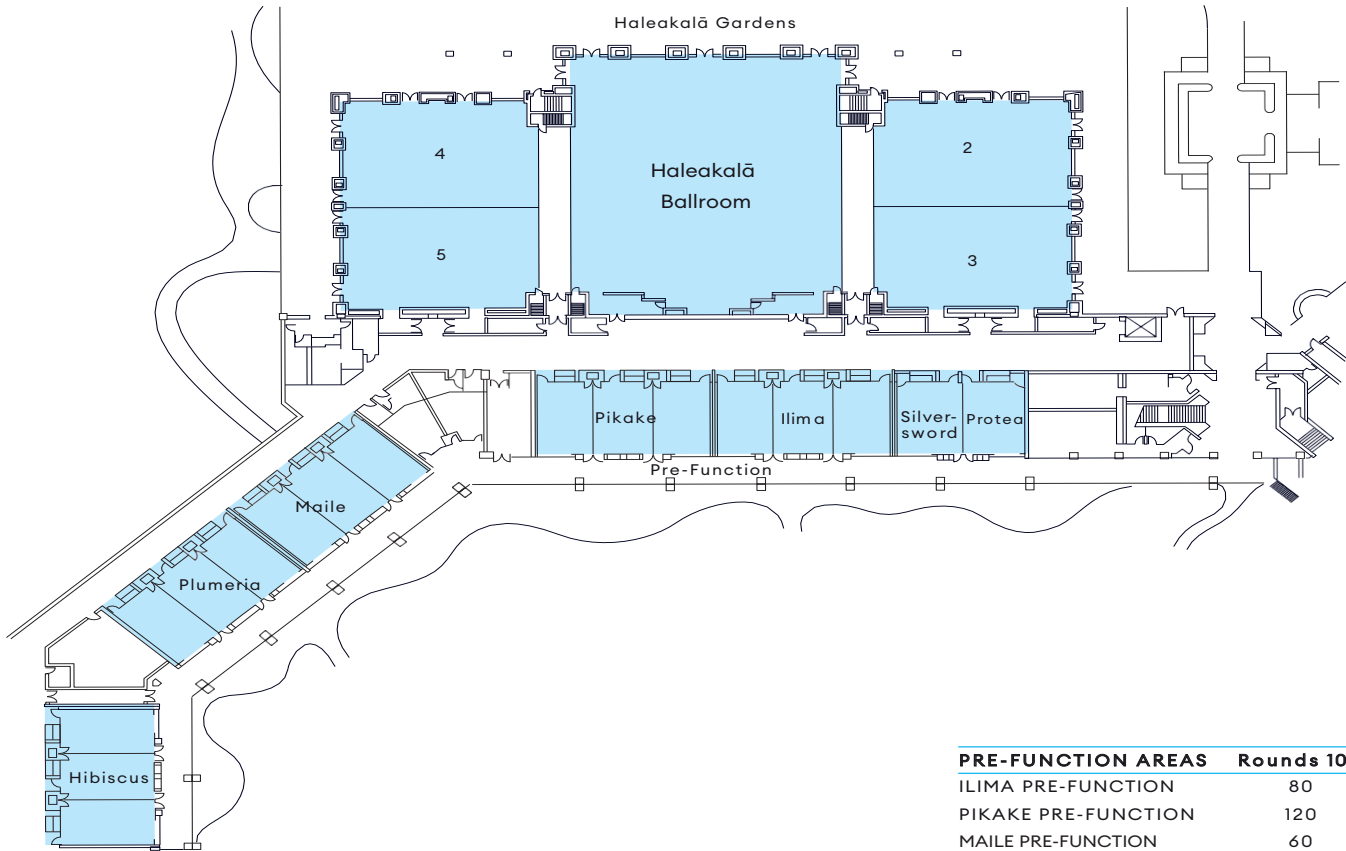

PRE-FUNCTION AREAS	Rounds 10's	Recp.
ILIMA PRE-FUNCTION	80	100
PIKAKE PRE-FUNCTION	120	175
MAILE PRE-FUNCTION	60	80
PLUMERIA PRE-FUNCTION	60	80
HIBISCUS PRE-FUNCTION	90	120

MEETING ROOMS

Room	Sq. Ft.	Dimensions	Ceil. Ht.	T/S	Classrm.	Rounds 10's	Conf.	U-Shape	H/S	Recp.
PROTEA*	682	22' x 31'	12'	N/A	N/A	N/A	12*	N/A	N/A	N/A
SILVERSWORD*	682	22' x 31'	12'	N/A	N/A	N/A	12*	N/A	N/A	N/A
ILIMA	1,860	60' x 31'	12'	225	108	120	48	51	72	150
ILIMA 1, 2, or 3	620	20' x 31'	12'	60	30	30	18	21	30	50
ILIMA 1 & 2 or 2 & 3	1,240	40' x 31'	12'	160	60	80	30	33	50	100
PIKAKE	1,860	60' x 31'	12'	225	108	120	48	51	72	150
PIKAKE 1, 2 or 3	620	20' x 31'	12'	60	30	30	18	21	30	50
PIKAKE 1 & 2 or 2 & 3	1,240	40' x 31'	12'	160	60	80	30	33	50	100
MAILE	1,860	60' x 31'	12'	225	108	120	48	51	72	150
MAILE 1, 2, or 3	620	20' x 31'	12'	60	30	30	18	21	30	50
MAILE 1 & 2 or 2 & 3	1,240	40' x 31'	12'	160	60	80	30	33	50	100
PLUMERIA	1,860	60' x 31'	12'	225	108	120	48	51	72	150
PLUMERIA 1, 2 or 3	620	20' x 31'	12'	60	30	30	18	21	30	50
PLUMERIA 1 & 2 or 2 & 3	1,240	40' x 31'	12'	160	60	80	30	33	50	100
HIBISCUS	1,860	60' x 31'	12'	225	108	120	48	51	72	150
HIBISCUS 1, 2 or 3	620	20' x 31'	12'	60	30	30	18	21	30	50
HIBISCUS 1 & 2 or 2 & 3	1,240	40' x 31'	12'	160	60	80	30	33	50	100