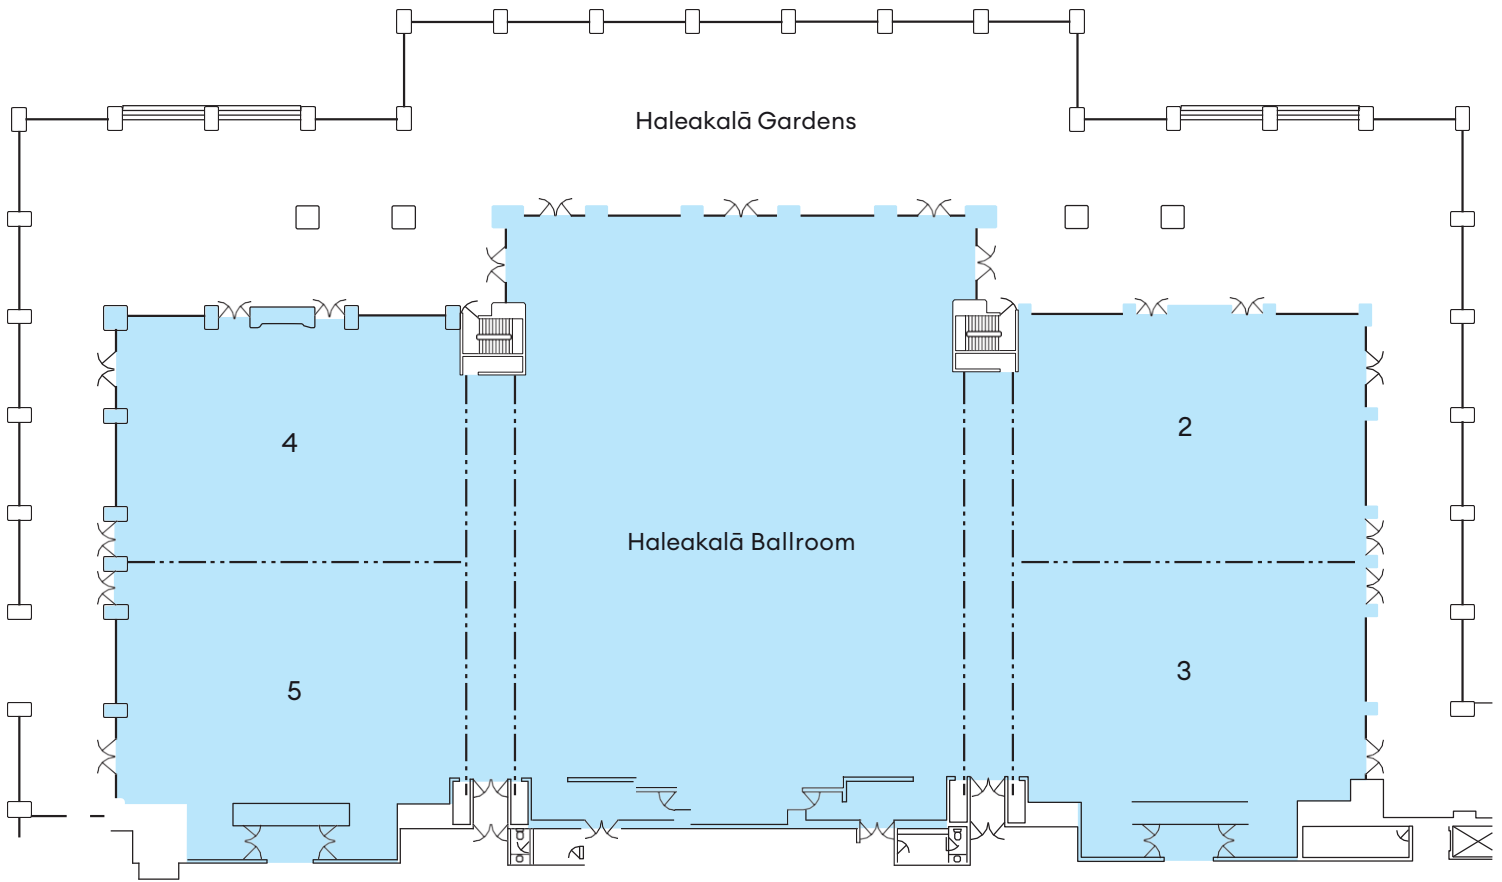

- Guestrooms – 640 sq. ft.
- Suites – 1,280 sq. ft. and up
- Napua Guestrooms – 715 sq. ft. and up
- Ho'olei Villas - 3,200 sq. ft. and up

## Kilolani Spa at Grand Wailea

Named after the Hawaiian term for a journey through the celestial realm, Kilolani Spa at Grand Wailea focuses on the Hawaiian moon calendar's core concepts. The 50,000 square feet of space is elevated with multisensorial spaces, a movement studio, healthy food and beverage offerings, a medical wellness practice, a salon with multifunctional nail care stations, a private bridal suite, and state-of-the-art halotherapy and infrared saunas.

### HALEAKALĀ BALLROOM SECTIONS

Room	Sq. Ft.	Dimensions	Ceil. Ht.	T/S	Classrm.	Rounds 10's	Conf.	U-Shape	H/S	Recp.
COMPLETE BALLROOM	26,700	254' x 94'/106'	18' - 23'	2,500	1,250	1,130	N/A	N/A	N/A	3,200
HALE 1 & 2 & 3 or 1 & 4 & 5	17,525	176' x 94'/106'	18' - 23'	1,500	700	700	N/A	N/A	N/A	2,000
HALE 1	10,100	91'/97' x 106'	18' - 23'	1,000	450	560	N/A	120	160	1,200
HALE 2 & 3 or 4 & 5	6,400	68' x 94'	18' - 23'	700	400	300	108	144	180	500
HALE 2, 3, 4 or 5	3,200	68' x 47'	18' - 23'	350	200	150	54	72	90	250
HALEAKALĀ GARDENS	12,000		15'	N/A	N/A	750	N/A	N/A	N/A	1,600