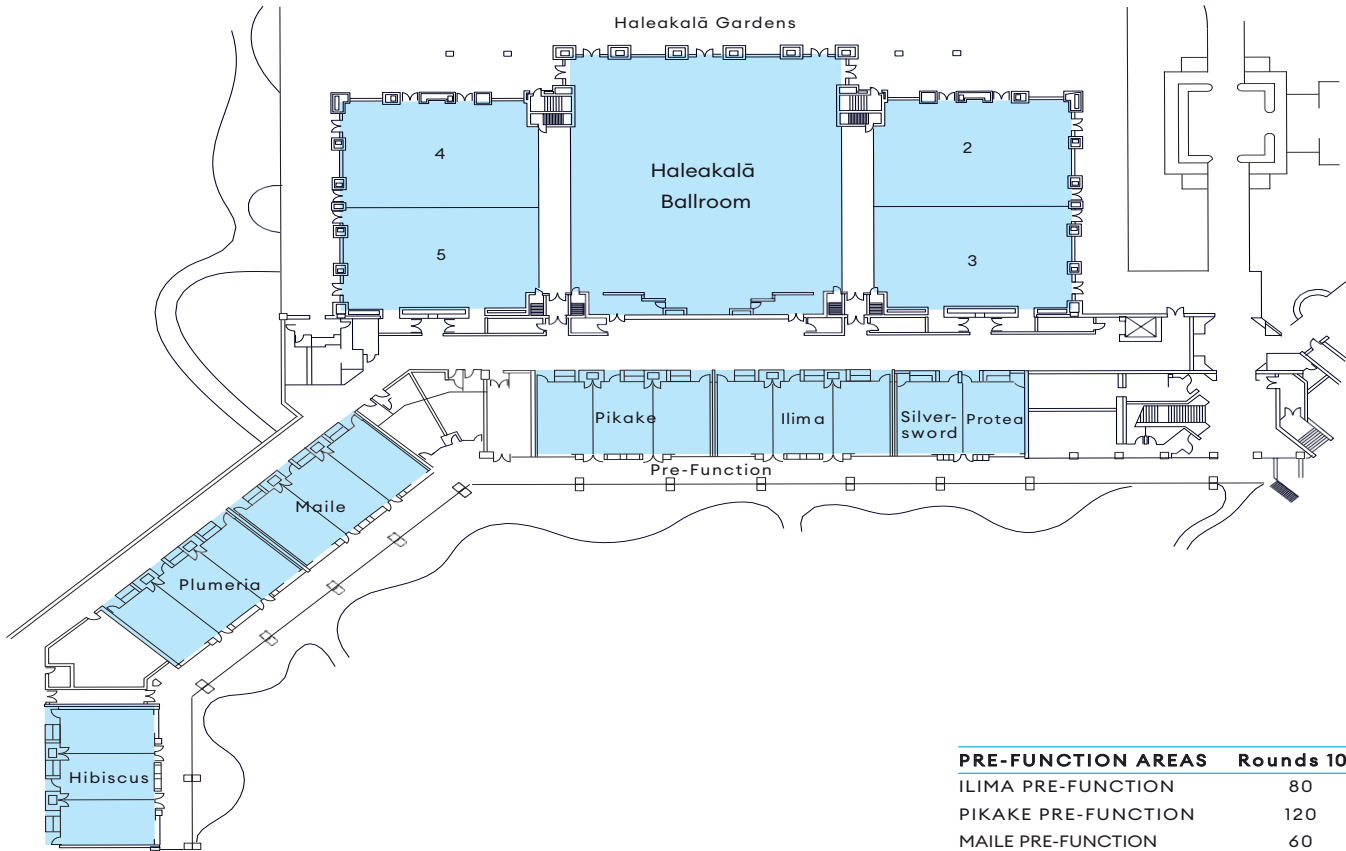

PRE-FUNCTION AREAS	Rounds 10's	Recp.
ILIMA PRE-FUNCTION	80	100
PIKAKE PRE-FUNCTION	120	175
MAILE PRE-FUNCTION	60	80
PLUMERIA PRE-FUNCTION	60	80
HIBISCUS PRE-FUNCTION	90	120

MEETING ROOMS

Room	Sq. Ft.	Dimensions	Ceil. Ht.	T/S	Classrm.	Rounds 10's	Conf.	U-Shape	H/S	Recp.
PROTEA*	682	22' x 31'	12'	N/A	N/A	N/A	12*	N/A	N/A	N/A
SILVERSWORD*	682	22' x 31'	12'	N/A	N/A	N/A	12*	N/A	N/A	N/A
ILIMA	1,860	60' x 31'	12'	225	108	120	48	51	72	150
ILIMA 1, 2, or 3	620	20' x 31'	12'	60	30	30	18	21	30	50
ILIMA 1 & 2 or 2 & 3	1,240	40' x 31'	12'	160	60	80	30	33	50	100
PIKAKE	1,860	60' x 31'	12'	225	108	120	48	51	72	150
PIKAKE 1, 2 or 3	620	20' x 31'	12'	60	30	30	18	21	30	50
PIKAKE 1 & 2 or 2 & 3	1,240	40' x 31'	12'	160	60	80	30	33	50	100
MAILE	1,860	60' x 31'	12'	225	108	120	48	51	72	150
MAILE 1, 2, or 3	620	20' x 31'	12'	60	30	30	18	21	30	50
MAILE 1 & 2 or 2 & 3	1,240	40' x 31'	12'	160	60	80	30	33	50	100
PLUMERIA	1,860	60' x 31'	12'	225	108	120	48	51	72	150
PLUMERIA 1, 2 or 3	620	20' x 31'	12'	60	30	30	18	21	30	50
PLUMERIA 1 & 2 or 2 & 3	1,240	40' x 31'	12'	160	60	80	30	33	50	100
HIBISCUS	1,860	60' x 31'	12'	225	108	120	48	51	72	150
HIBISCUS 1, 2 or 3	620	20' x 31'	12'	60	30	30	18	21	30	50
HIBISCUS 1 & 2 or 2 & 3	1,240	40' x 31'	12'	160	60	80	30	33	50	100