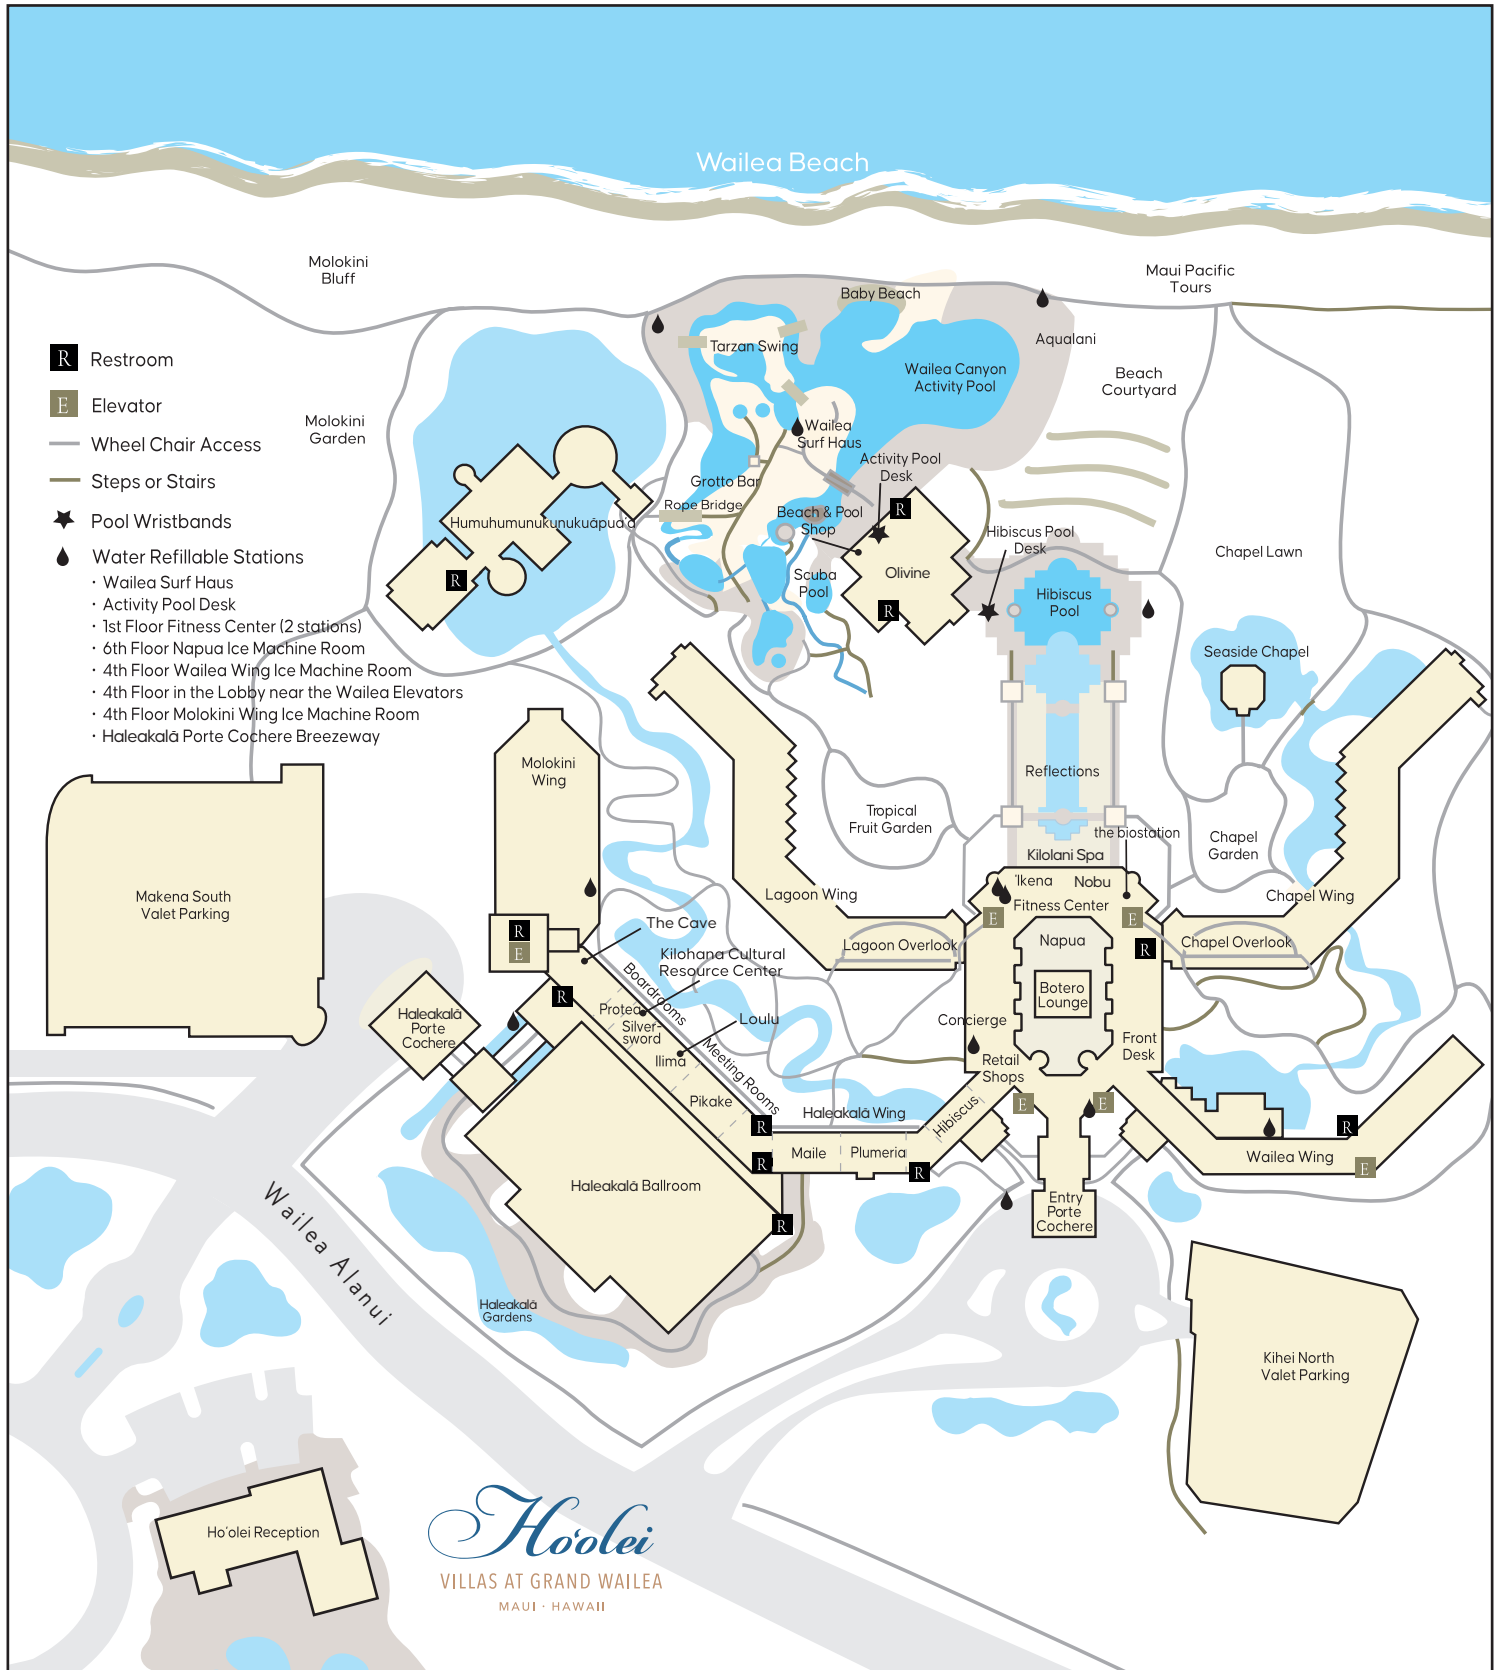

FLOWER MEETING ROOM

CHAPEL LAWN

REFLECTIONS

Venues

Grand Wailea has it all: beauty, elegance, authenticity blended with functionality. When it comes to hosting events, the resort features an impressive 26,700 sq. ft. Haleakalā Ballroom, 22 total meeting rooms and 6 outdoor venues.