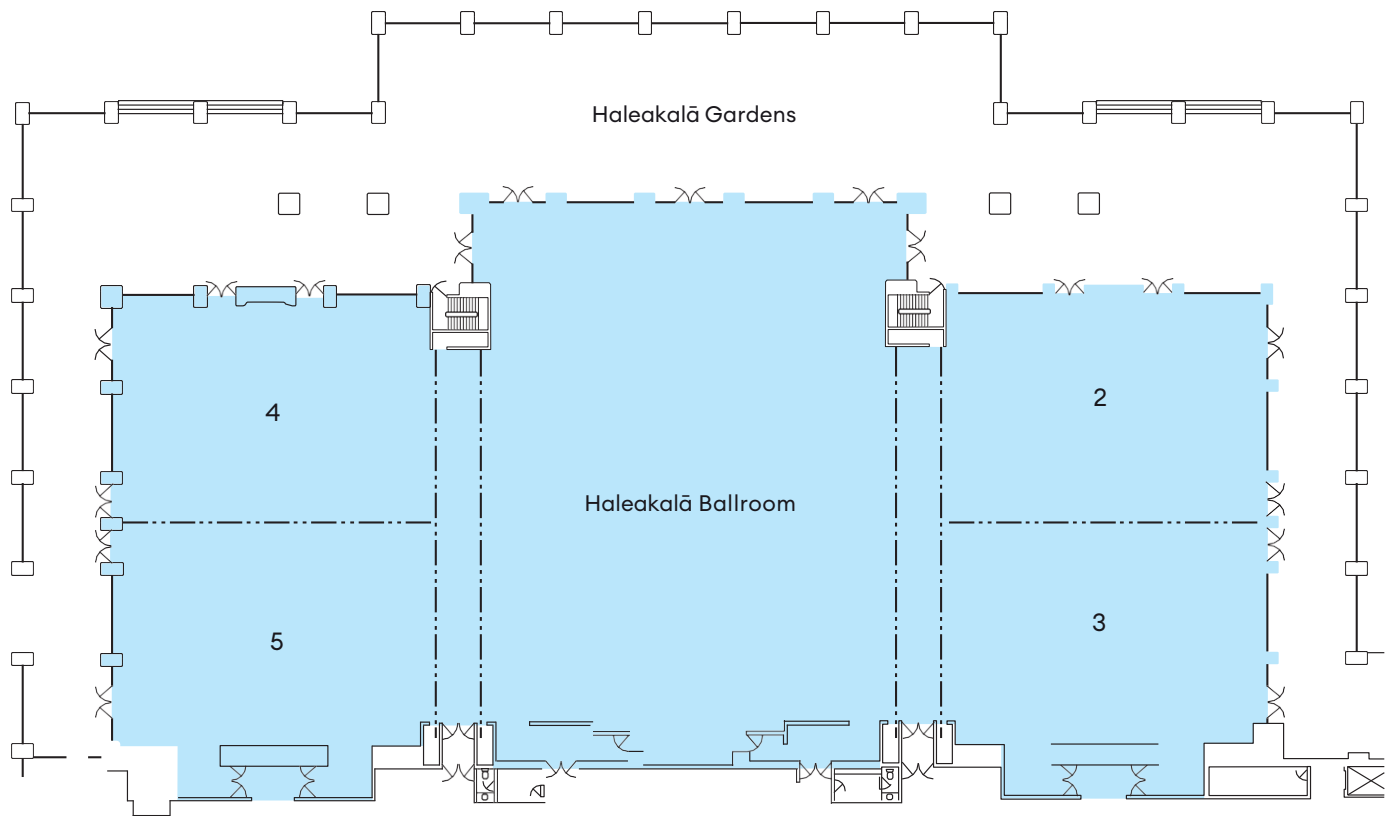

HALEAKALĀ BALLROOM SECTIONS

Room	Sq. Ft.	Dimensions	Ceil. Ht.	T/S	Classrm.	Rounds 10's	Conf.	U-Shape	H/S	Recp.
COMPLETE BALLROOM	26,700	254' x 94'/106'	18' - 23'	2,500	1,250	1,130	N/A	N/A	N/A	3,200
HALE 1 & 2 & 3 or 1 & 4 & 5	17,525	176' x 94'/106'	18' - 23'	1,500	700	700	N/A	N/A	N/A	2,000
HALE 1	10,100	91'/97' x 106'	18' - 23'	1,000	450	560	N/A	120	160	1,200
HALE 2 & 3 or 4 & 5	6,400	68' x 94'	18' - 23'	700	400	300	108	144	180	500
HALE 2, 3, 4 or 5	3,200	68' x 47'	18' - 23'	350	200	150	54	72	90	250
HALEAKALĀ GARDENS	12,000		15'	N/A	N/A	750	N/A	N/A	N/A	1,600